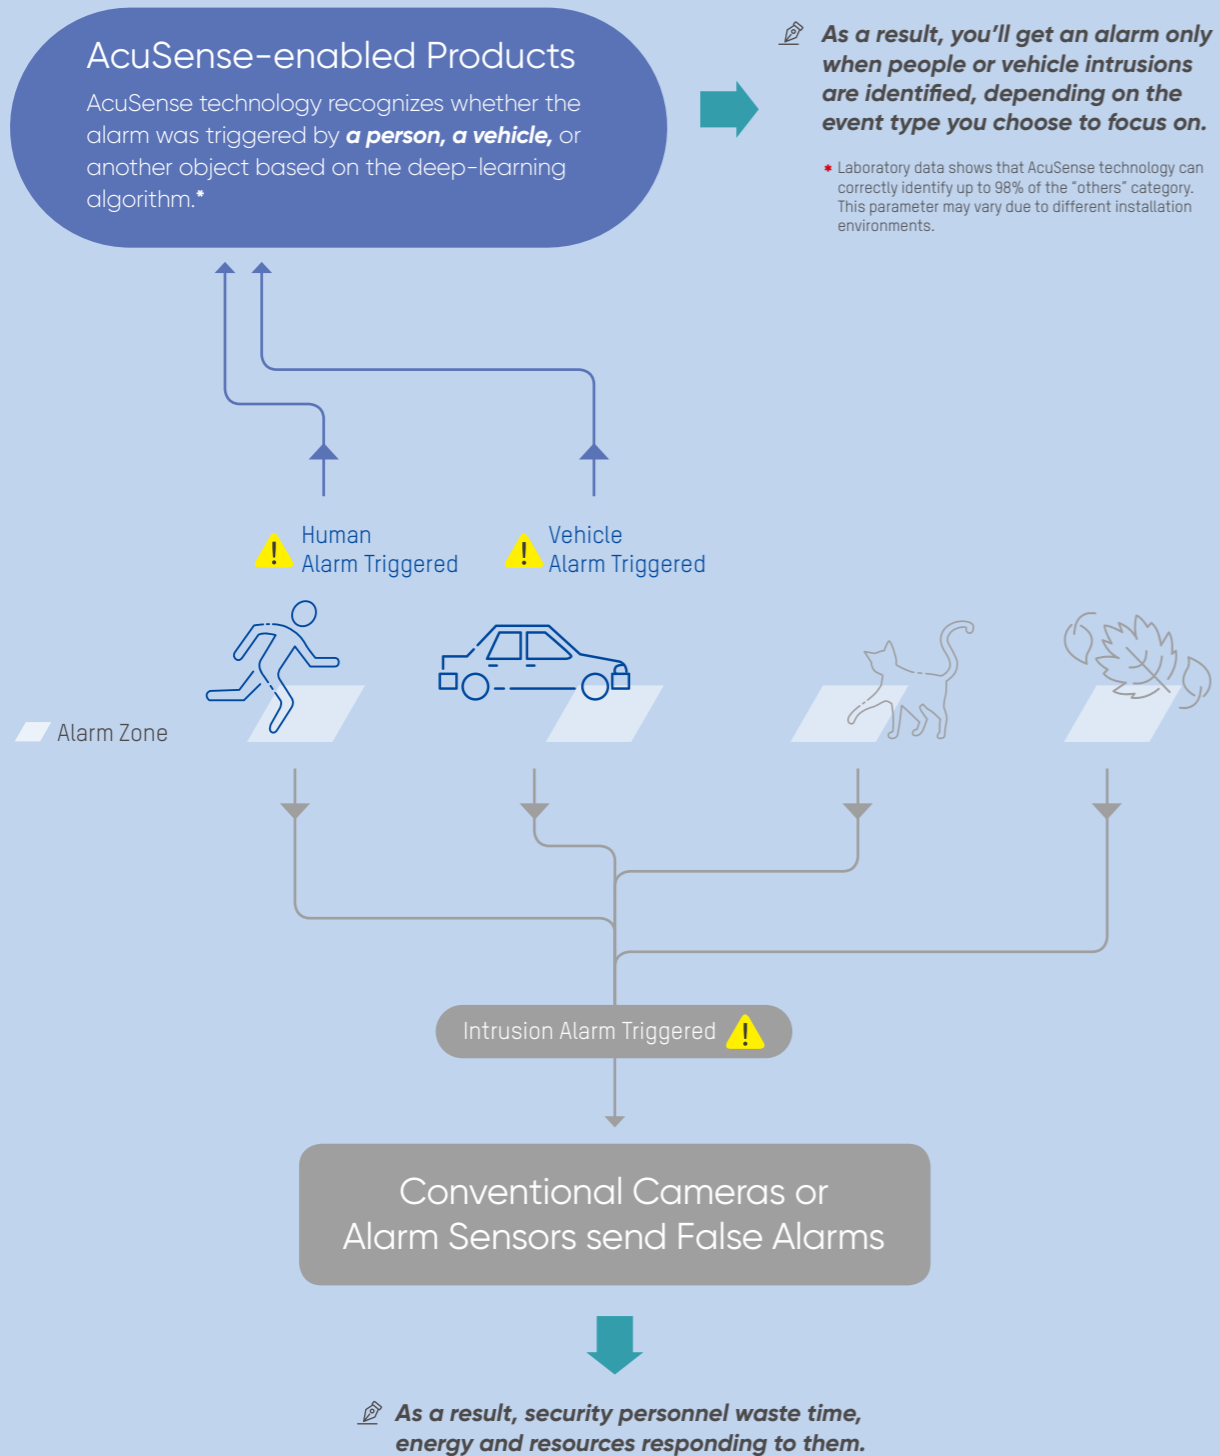

- Motion Detection 2.0 with AcuSense
- Better Imaging Performance
- Improved Water Resistance
- More Models with Built-in Mics

Motion Detection 2.0 with AcuSense

Motion Detection 2.0 adds a touch of intelligence to conventional motion detection. In version 2.0, Hikvision's AcuSense Technology for precise human and vehicle identification retains the original agility of motion detection while vastly improving its accuracy.

**Focused**

Concentrate on human and vehicle events

**Efficient**

**Quick target searches** for human or vehicle events

## How is AcuSense different

## Ease of Use

The AI-powered human & vehicle identification is ON by default. You can enjoy the convenience of smart features with no extra installation or configuration effort than using a traditional CCTV camera.