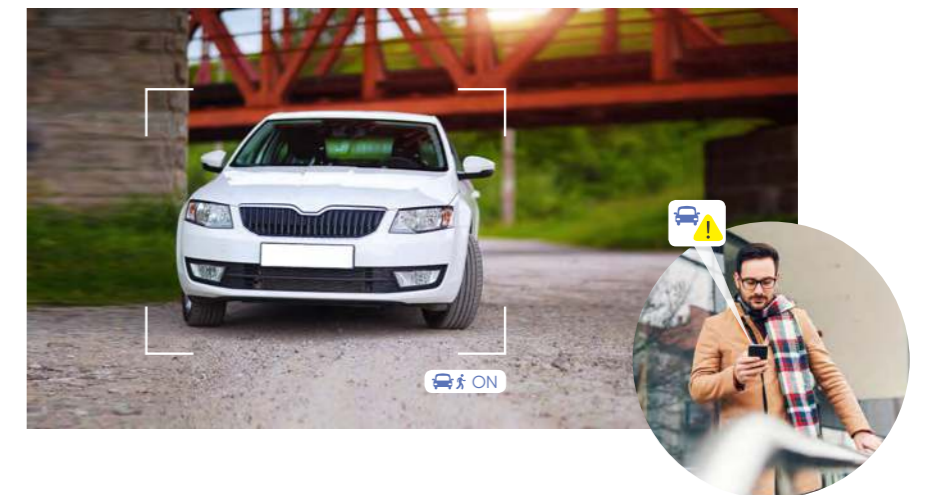

**Focused**

Concentrate on human and vehicle events

**Efficient**

**Quick target searches** for human or vehicle events

## Ease of Use

The AI-powered human & vehicle identification is ON by default. You can enjoy the convenience of smart features with no extra installation or configuration effort than using a traditional CCTV camera.