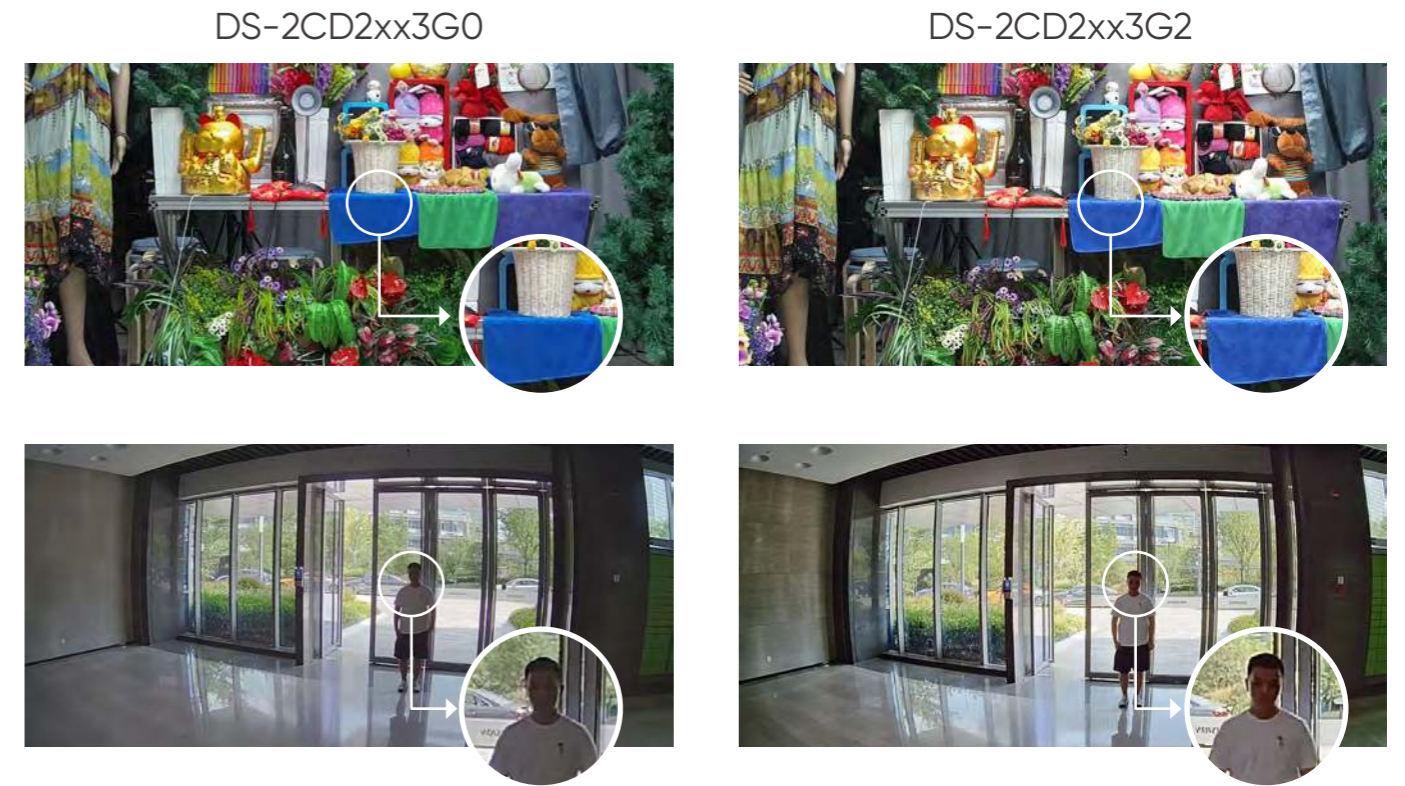

## Ease of Use

The AI-powered human & vehicle identification is ON by default. You can enjoy the convenience of smart features with no extra installation or configuration effort than using a traditional CCTV camera.