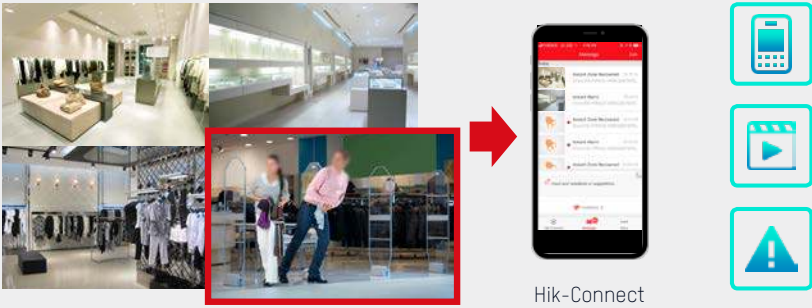

Analog solution, terrible images

IP solution, stable images

Mobile App

Going away? Have several stores to patrol?

Scan the QR code on the camera with the Hik-Connect app and immediately get live feed, playback, and alarm notifications on your mobile device.