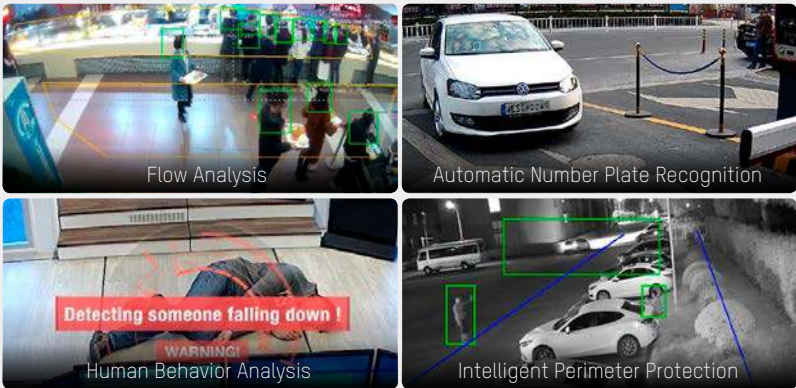

Auto Connection

The Auto Connection function makes Non-PoE NVR management easier than ever. In just 3 simple steps, you will see clear, vivid images in minutes.

Easy Operation

High-Quality Imaging

Nowadays, high-resolution IP cameras are being used across a wide range of applications.

Analog solution, terrible images

IP solution, stable images

Mobile App

Going away? Have several stores to patrol?

Scan the QR code on the camera with the Hik-Connect app and immediately get live feed, playback, and alarm notifications on your mobile device.

Fail-Safe Design

Networks may fail. But with Hikvision's IP solution, your video will not get lost.

Automatic Network Replenishment (ANR) ensures that video footage gets saved on an SD card in case of network failure. The footage will be auto-sent back onto the NVR once the network recovers.

Without ANR

With ANR

Easy Integration

Hikvision's IP solution is future-proof and easier to integrate with state-of-the-art features powered by leading-edge technologies such as AI.

Hikvision's IP solutions converge and analyze data – not just from cameras but also from other types of sensors and equipment. With our solutions, you will enjoy a comprehensive situational awareness of your premises and goods.