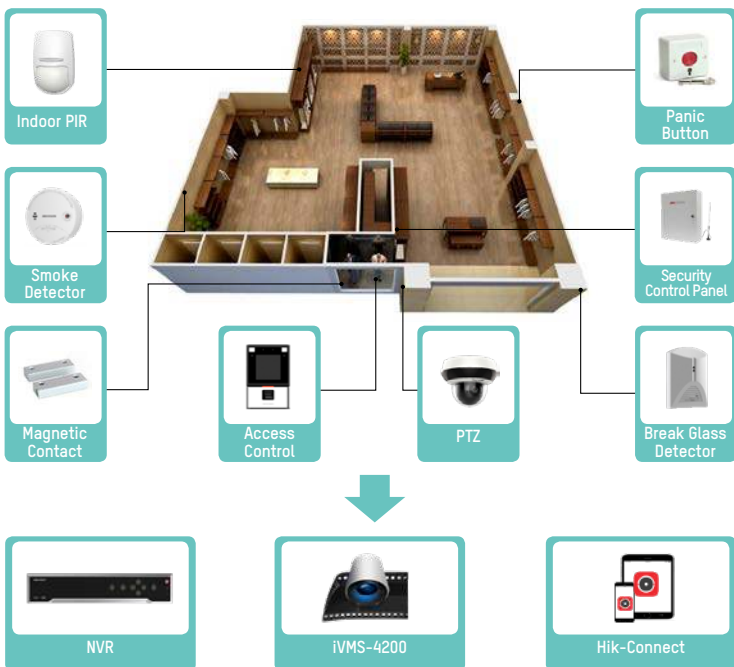

Fail-Safe Design

Networks may fail. But with Hikvision's IP solution, your video will not get lost.

Automatic Network Replenishment (ANR) ensures that video footage gets saved on an SD card in case of network failure. The footage will be auto-sent back onto the NVR once the network recovers.

Without ANR

With ANR

Easy Integration

Hikvision's IP solution is future-proof and easier to integrate with state-of-the-art features powered by leading-edge technologies such as AI.

Hikvision's IP solutions converge and analyze data – not just from cameras but also from other types of sensors and equipment. With our solutions, you will enjoy a comprehensive situational awareness of your premises and goods.

Easy Maintenance

Hikvision's IP Solution allows remote status check, upgrades, and maintenance over the Internet so that you can have your work done even when you are not on-site.

HIKVISION®

See Far, Go Further