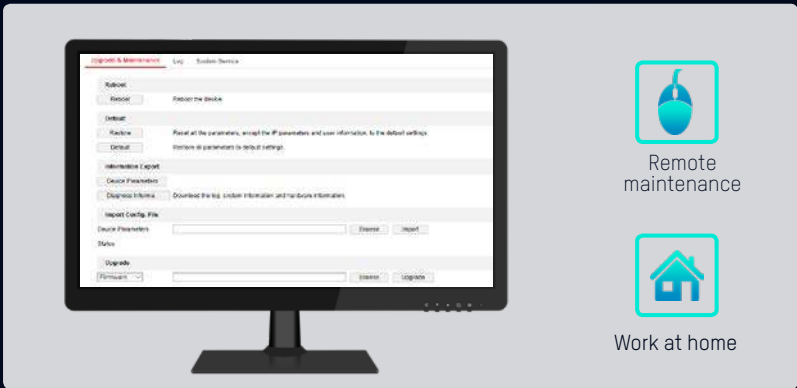

Analog solution, terrible images

IP solution, stable images

Mobile App

Going away? Have several stores to patrol?

Scan the QR code on the camera with the Hik-Connect app and immediately get live feed, playback, and alarm notifications on your mobile device.

Without ANR

With ANR

Easy Integration

Hikvision's IP solution is future-proof and easier to integrate with state-of-the-art features powered by leading-edge technologies such as AI.

Hikvision's IP solutions converge and analyze data – not just from cameras but also from other types of sensors and equipment. With our solutions, you will enjoy a comprehensive situational awareness of your premises and goods.

Easy Maintenance

Hikvision's IP Solution allows remote status check, upgrades, and maintenance over the Internet so that you can have your work done even when you are not on-site.

HIKVISION®

See Far, Go Further